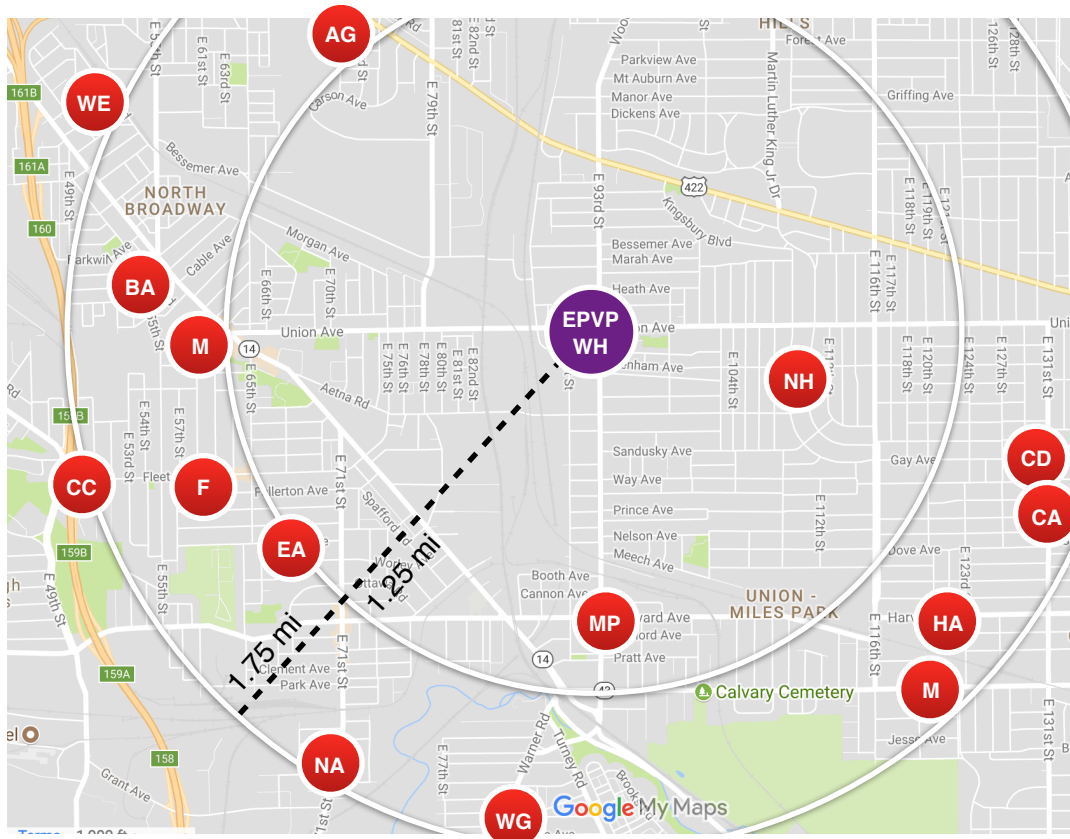

## K-8 Public Schools Nearest to E Prep & Village Prep Woodland Hills

Key	School	District / Network	Address	Zip	PI Score
EPVPWH	Village Prep Woodland Hills <i>Elementary</i>	Breakthrough	9201 Crane Ave	44105	77.7
WG	Warner Girls Leadership Academy	CMSD	8315 Jeffries Ave	44105	64.6
EPVPWH	E Prep Woodland Hills <i>Middle School</i>	Breakthrough	9201 Crane Ave	44105	64.0
CCP	Cleveland College Preparatory School	CMSD	4906 Fleet Ave	44105	63.3
EA	Eastside Arts Academy	Constellation	6700 Lansing Ave	44105	57.8
CA	Chapelside Academy Cleveland	Accel	13211 Chapelside Ave	44120	52.7
F	Fullerton	CMSD	5920 Fullerton Ave	44105	52.0
WE	Willow Elementary	CMSD	5004 Glazier Ave	44127	51.2
MS	Miles	CMSD	11918 Miles Ave	44105	49.6
CD	Charles Dickens	CMSD	13013 Corlett Ave	44105	48.0
NA	Northcoast Academy	Accel	4310 E 71st St	44105	48.0
HA	Harvard Avenue Performance Academy	Performance	12000 Harvard Ave	44105	45.9
MP	Miles Park	CMSD	4090 E 93rd St	44105	44.0
NH	Nathan Hale	CMSD	3588 MLK Dr	44105	43.9
M	Mound	CMSD	5935 Ackley Rd	44105	41.2
AG	Anton Grdina	CMSD	2995 E 71st St	44104	40.4
BA	Broadway Academy	Accel	3398 E 55th St	44127	39.3

**Map: All K-8 Public Schools (District & Charter) within 1.75 miles of E Prep & Village Prep Woodland Hills**

**Ohio** | Department of Education

*All data is provided by Ohio Department of Education (ODE) but should not assume endorsement by ODE*