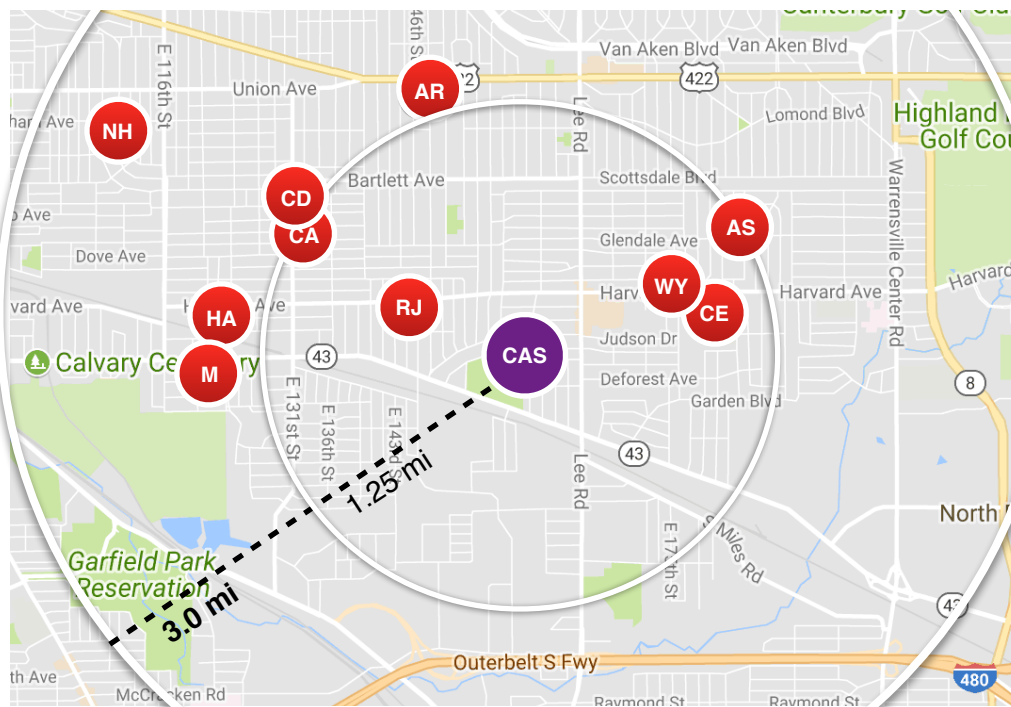

Student Achievement Report 2017

Ohio Department of Education (ODE)
Performance Index Score

K-8 Public Schools Nearest to Citizens Southeast Campus

Key	School	District / Network	Address	Zip	PI Score
WY	Whitney Young <i>Gifted & Talented</i>	CMSD	17900 Harvard Ave	44128	88.3
CAS	Citizens Academy Southeast <i>Elementary</i>	Breakthrough	17900 Harvard Ave	44128	78.9
CA	Chapelside Academy	Accel	3845 131st St	44120	52.7
CE	Charles W Eliot + New CAS Site	CMSD	15700 Lotus Dr	44128	50.4
M	Miles	CMSD	11918 Miles Ave	44105	49.6
AS	Adlai Stevenson	CMSD	18300 Woda Avenue	44122	49.3
CD	Charles Dickens	CMSD	13013 Corlett Ave	44105	48.0
AR	Andrew J Rickoff	CMSD	3500 E 147th St	44120	47.1
HA	Harvard Avenue Performance Academy	Performance	12000 Harvard Ave	44105	45.9
RJ	Robert H Jamison	CMSD	4092 E 146th St	44128	44.6
NH	Nathan Hale	CMSD	3588 MLK Dr	44105	43.9

Map: All K-8 Public Schools (District & Charter) within 3.0 miles of Citizens Academy Southeast's New Campus

Performance Index Score Definition from Ohio Department of Education

This calculation measures student performance on the Ohio Achievement Assessments and Ohio Graduate Tests at the 3rd, 4th, 5th, 6th, 7th, 8th, and 10th (OGT) grade levels. This ranking helps determine possible state interventions, which include a portion of the Title 1 funding directed to interventions, and implementation of the Ohio Improvement Process.

All data is provided by Ohio Department of Education (ODE) but should not assume endorsement by ODE

This report prepared by:

BREAKTHROUGH SCHOOLS

Breakthrough Schools is a nonprofit network of educator-led public schools, started in Cleveland and committed to Cleveland. Our goal is for every child in the Cleveland area to have the opportunity to attend a quality K-8 public school.