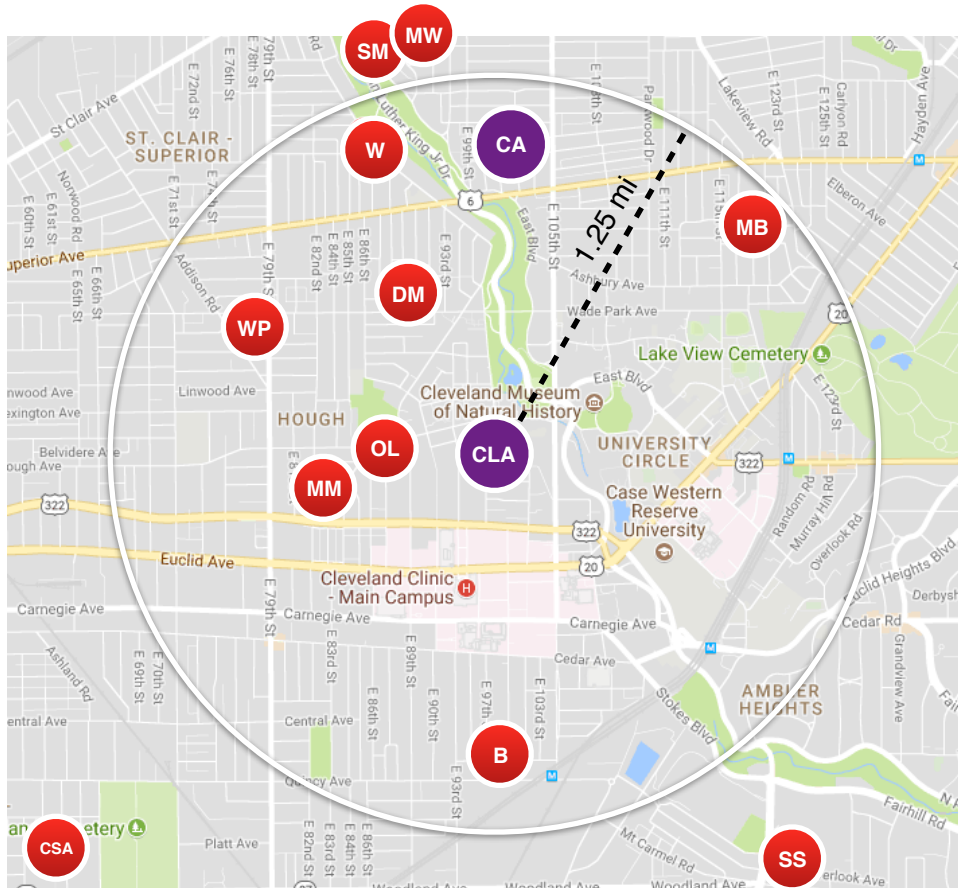

Student Achievement Report 2017

Ohio Department of Education (ODE)
Performance Index Score

K-8 Public Schools Nearest to Citizens Leadership Academy

Key	School	District / Network	Address	Zip	PI Score
CA	Citizens Academy <i>Elementary School</i>	Breakthrough	10118 Hampden Ave	44108	79.3
CLA	Citizens Leadership Academy <i>Middle School</i>	Breakthrough	9711 Lamont Ave	44106	75.7
CSA	Cleveland School of Arts Lower Campus	CMSD	2501 E 61st St	44104	62.3
MB	Mary M Bethune	CMSD	11815 Moulton Ave	44106	59.2
DM	Daniel E Morgan	CMSD	8912 Morris Ct	44106	53.8
WP	Wade Park	CMSD	7600 Wade Park Ave	44103	47.1
W	Willson	CMSD	1122 Ansel Rd	44108	46.1
SB	Sunbeam	CMSD	11731 Mount Overloo	44120	45.5
MW	Michael R. White	CMSD	1000 E 92nd St	44108	43.1
MM	Mary B Martin	CMSD	8200 Brookline Ave	44103	42.3
B	Bolton	CMSD	9803 Quebec Ave	44106	41.1
OL	Oak Leadership Institute (Closed)	No Network	8610 Hough Ave	44106	CLOSED

Map: All K-8 Public Schools (District & Charter) within 1.25 Miles of Citizens Leadership Academy

Nearby schools outside of the 1.25 mile radius that are not yet rated include:

Stonebrook
 Montessori (New)

Ohio | Department of Education

All data is provided by Ohio Department of Education (ODE) but should not assume endorsement by ODE

Performance Index Score Definition from Ohio Department of Education

This calculation measures student performance on the Ohio Achievement Assessments and Ohio Graduate Tests at the 3rd, 4th, 5th, 6th, 7th, 8th, and 10th (OGT) grade levels. This ranking helps determine possible state interventions, which include a portion of the Title 1 funding directed to interventions, and implementation of the Ohio Improvement Process.

This report prepared by:

BREAKTHROUGH SCHOOLS

Breakthrough Schools is a nonprofit network of educator-led public schools, started in Cleveland and committed to Cleveland. Our goal is for every child in the Cleveland area to have the opportunity to attend a quality K-8 public school.